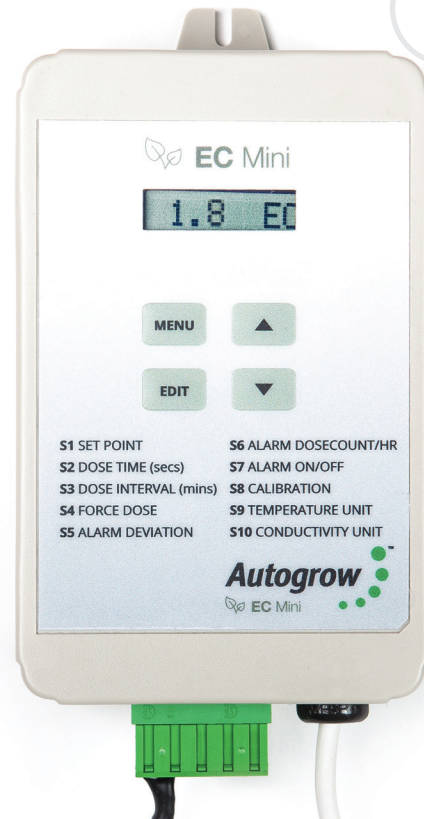

Highlights

The EC Mini is from a family of monitors and dosers that have been proven over many years. This latest monitor/controller has built upon this pedigree of simplicity and innovative features.

Fail-safe dosing may be inhibited if any of the following is detected:

- EC sensor module failure
- Dose count per hour exceeded (DC/h)

Checking dose count is useful if a leak should develop or the pump fail and should prevent continuous dosing alarms. The alarms can be enabled to operate on the controller when the EC or DC/h deviates outside the user set-point.

The EC Mini is affordable enough to be used as a mains powered monitor, continuously displaying the measured electrical conductivity. By adding a dosing pump it becomes a low cost dosing system.

Specs

- Reading can be changed to EC or CF
- Timed dosing for easy set-up
- Range from 0 to 9.9mS (0 to 99CF)
- Resolution 0.01mS/cm (0.1CF)
- Two year warranty
- Graphite electrodes for minimal contamination
- Easy to recalibrate by using 2.77EC standard solution
- Displays dose count
- If dose count per hour exceeds user limit alarm sounds and dosing stops
- Built-in alarm (can be turned off)

Do you need an easy EC controller?

In the box

EC Mini

24V DC 1.2A power supply with universal plug

Electrode

Mounting hardware

Instruction manual

Get in touch

✉ sales@autogrow.com

🐦 [@autogrow](https://twitter.com/autogrow)

f [@autogrow](https://www.facebook.com/autogrow)

Autogrow™